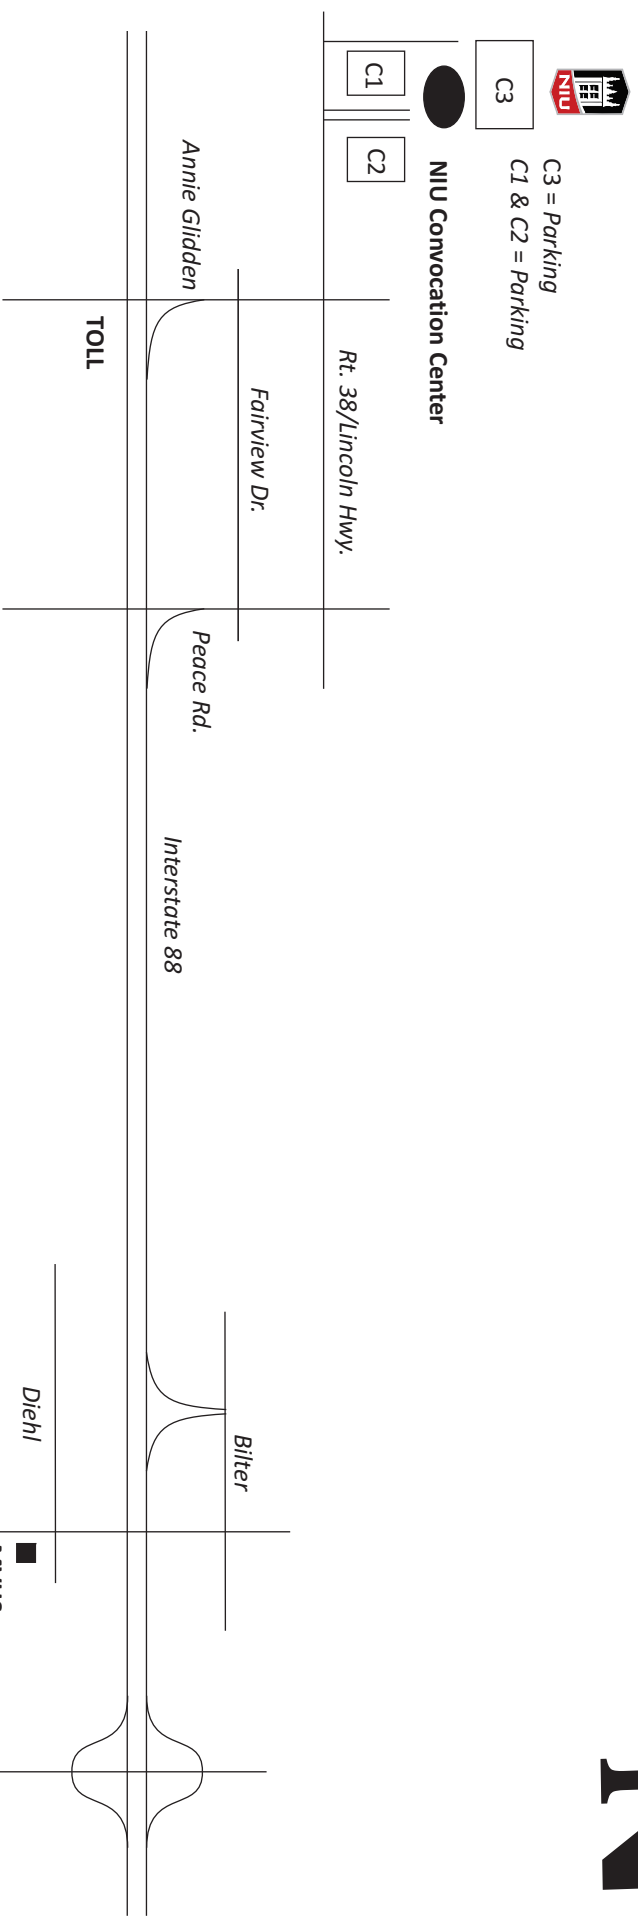

Report for line up and check in **1 hour** before ceremony start time

Enter at **any** Door and proceed to stairs near Door #5

Go down stairs and enter Gymnasium on right and check in for line up

Guests

Doors Open 1 hour before ceremony

 Please consider setting a reunification point after the ceremony at Doors #1, 2, 3 or 4.

NIU prohibits the following inside the Convocation Center:

- Outside food and beverages;
- Large Bags or backpacks (Including large camera bags)
- Horns or noisemakers
- Poles or sticks
- Baby Strollers
- Balloons
- Signs or posters

ALL BAGS
WILL BE
CHECKED
UPON
ENTRY

IL Rte. 38

DIRECTIONS for GUESTS & STUDENTS

C3 = Parking
C1 & C2 = Parking

NIU Convocation Center

Rt. 38/Lincoln Hwy.

Fairview Dr.

Peace Rd.