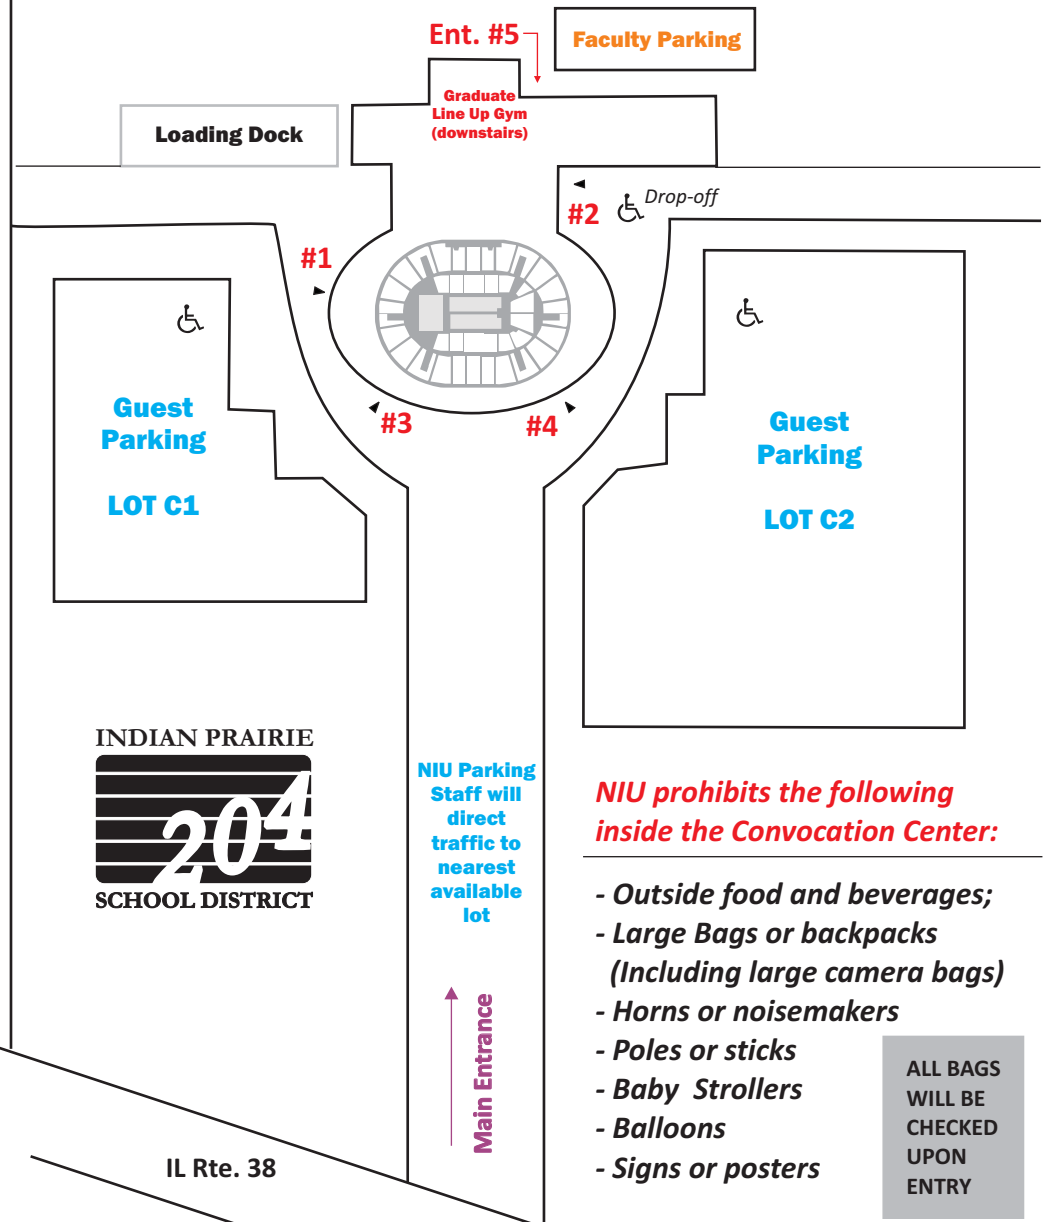

Report for line up and check in **1 hour** before ceremony start time

Enter at **any** Door and proceed to stairs near Door #5

Go down stairs and enter Gymnasium on right and check in for line up

Guests

Doors Open 1 hour before ceremony

Enter at any Door, **Ent. #1- #5**

All adult guests and **children older than 1 year of age** MUST have a ticket to enter.

Children under 1 year of age (baby in arms) may enter with a ticketed adult and are encouraged to sit on a lap during the ceremony. No baby carriers or strollers will be accommodated.

 Please consider setting a reunification point after the ceremony at Doors #1, 2, 3 or 4.

NIU prohibits the following inside the Convocation Center:

- Outside food and beverages;
- Large Bags or backpacks (Including large camera bags)
- Horns or noisemakers
- Poles or sticks
- Baby Strollers
- Balloons
- Signs or posters

ALL BAGS
WILL BE
CHECKED
UPON
ENTRY

IL Rte. 38

DIRECTIONS for GUESTS & STUDENTS

C3 = Parking
C1 & C2 = Parking

NIU Convocation Center

Rt. 38/Lincoln Hwy.

Fairview Dr.

Peace Rd.